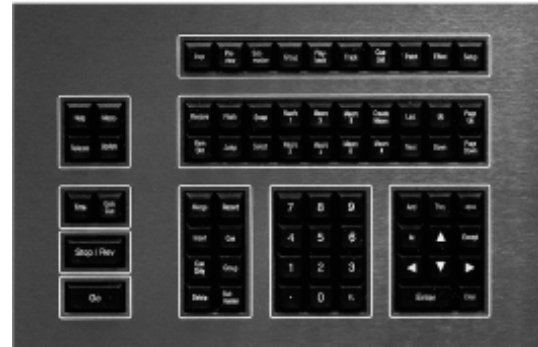

Designer's Control

The Designer's Remote console duplicates the keypad of the EnAct control console, providing remote control of those consoles with remote video support. The Designer's Remote is also available for the Bijou control console.

Handheld Remote

The Handheld Remote works with the EnAct consoles. It features a two-line, 15-character LCD display that is easy to read. For ease of use, the numeric keys on the remote mirrors that of the numeric keypad on the main console. The Handheld Remote is also available for the Bijou control consoles.

Video Remote

In conjunction with the Video Remote, both the Enact and Bijou consoles can output the SVGA display to any remote location up to 1000 feet away.

Order Information

Remote Accessories

- Designer's Remote for Bijou
- Designer's Remote for Enact
- Handheld Remote for Bijou
- Handheld Remote for Enact
- Video Remote